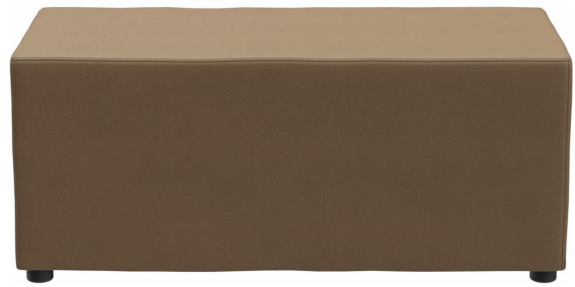

2-SEATER STOOL CORINA

Loungehöhe ca. 43cm /
Lounge height approx. 43cm /
Hauteur du salon env. 43cm

Hochwertige Verarbeitung /
High quality workmanship /
Finition de haute qualité

Vielseitig flexibel einsetzbar /
Versatile and flexible /
Utilisation polyvalente et flexible

The cube seat Corina has a lounge table height and is also available as a long bench. A simple seating option or a flexible addition to the existing seating group. Corina is part of the fabric collection and is therefore available in a variety of colors and cover materials.

€217.00

2-SEATER STOOL CORINA

Your chosen variant

Product details

Product Code:	102EYE
Model name:	Corina
Product type:	2-seater stool
Seating material:	fabric Kolambia
Seating colour:	smoke
Floor glider:	plastic gliders included
Assembly state:	completely assembled
Produced in Germany or Europe:	yes
Sustainable:	yes

Technical specifications

Product Code:	102EYE
Model name:	Corina
Product type:	2-seater stool
Application area:	indoors
Seat height:	43 cm
Seat width:	100 cm
Seat depth:	41 cm
Weight:	0.4 kg

2-SEATER STOOL CORINA