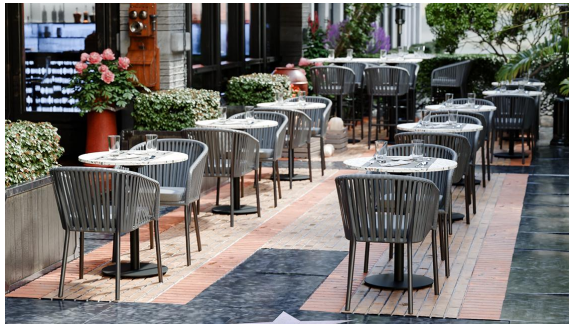

ARM CHAIR PENYA