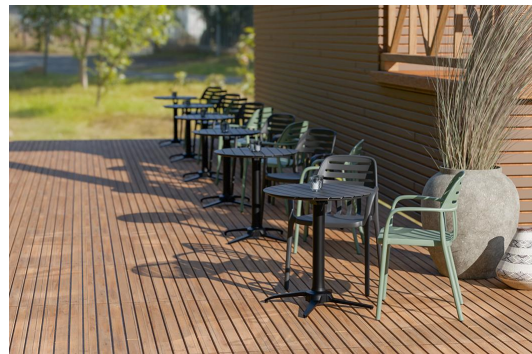

ARM CHAIR **ESIRA**