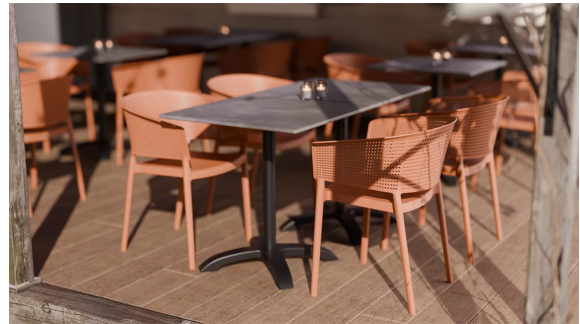

ARM CHAIR **EZARO**