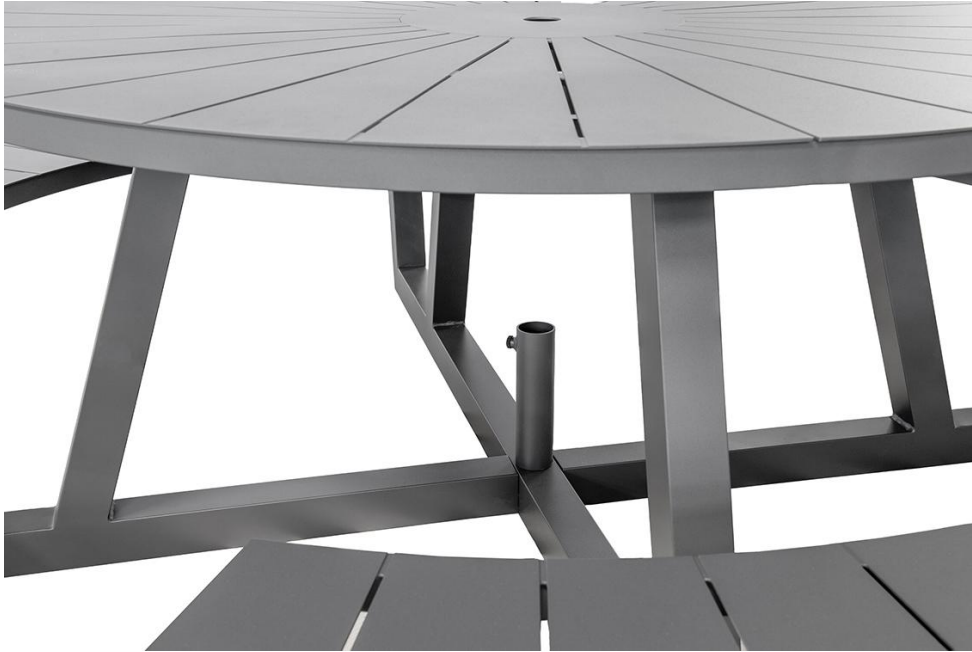

TABLE ROUNDIC

The round table-bench combination Roundic is a robust meeting point for gastronomy, contract and public areas. Two separate half-round seats made of powder-coated aluminium offer space for 8-10 people and allow comfortable sitting down without lifting legs or climbing over benches. Slots integrated into the table top and seats allow rainwater to drain away so everything can be used again quickly. Weatherproof, low-maintenance materials and the umbrella hole in the centre make the seating group ideal for high-traffic outdoor areas. The combination is delivered disassembled and is easy to assemble.

- Separate seat halves – comfortable seating without climbing.
- Integrated slots – rainwater drains off, dries quickly.
- Central umbrella hole – table serves as a practical parasol stand.

€1,899.00

TABLE ROUNDIC

Your chosen variant

Product details

Product Code:	102FGB
Model name:	Roundic
Product type:	Table
Frame material:	aluminium
Frame colour:	anthracite powder-coated
Assembly state:	not assembled
Tabletop material:	Aluminium
Tabletop colour:	anthracite powder-coated
Table base size:	250 cm x 250 cm (LxW)

Technical specifications

Product Code:	102FGB
Model name:	Roundic
Product type:	Table
Application area:	outdoors
Height:	77 cm
Width:	250 cm
Depth:	250 cm
Weight:	87 kg

TABLE ROUNDIC

TABLE ROUNDIC