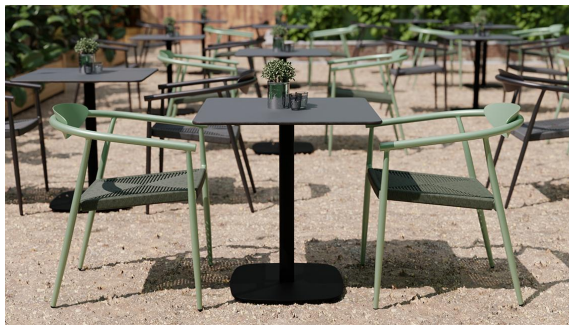

ARM CHAIR NORITA