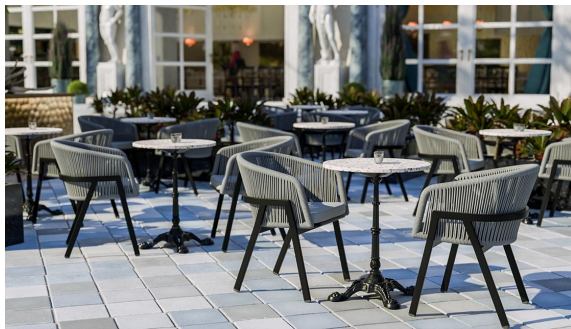

ARM CHAIR MAVIEL