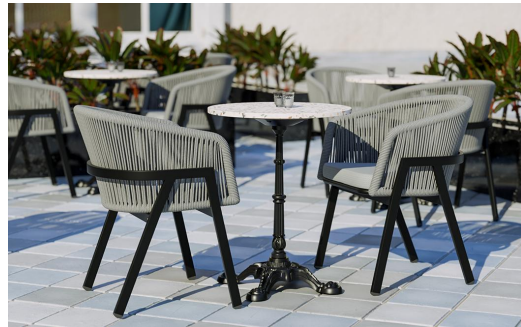

ARM CHAIR MAVIEL