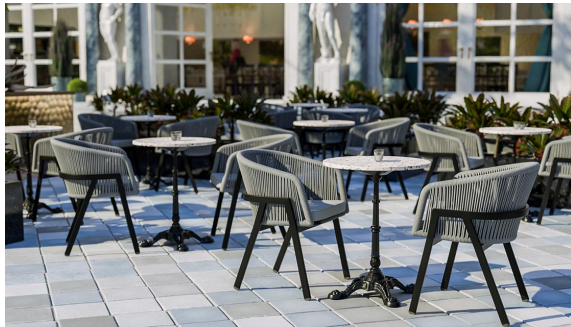

ARM CHAIR MAVIEL