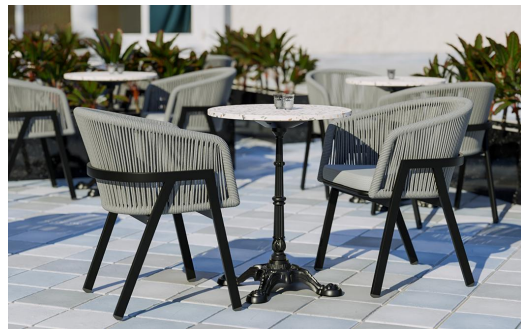

ARM CHAIR MAVIEL