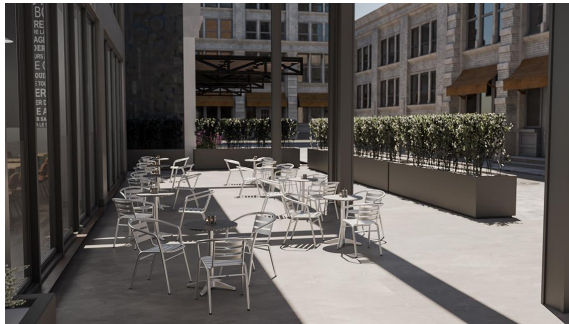

DINING TABLE HELLI T