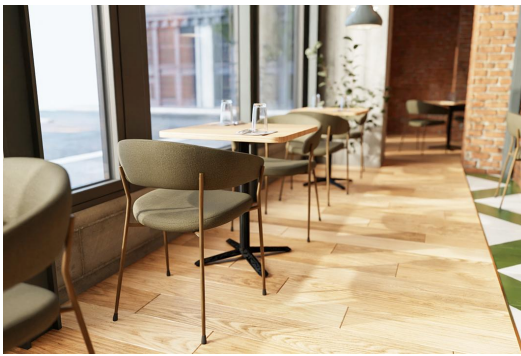

ARM CHAIR MALVON