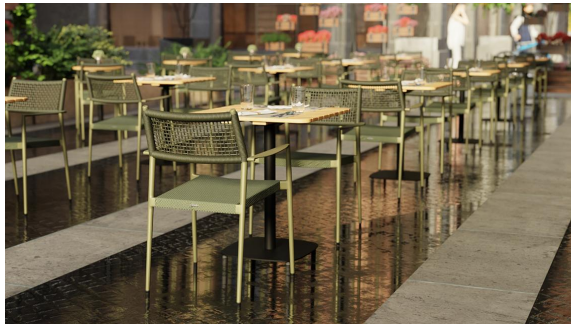

ARM CHAIR **PENTRA**