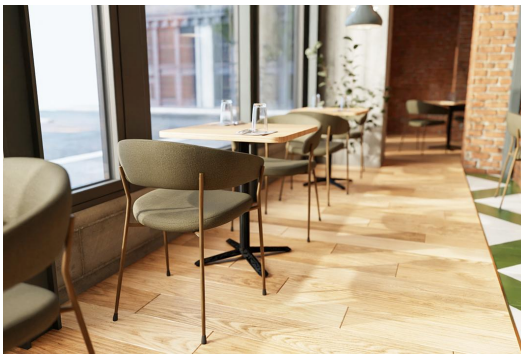

DINING TABLE **KERNO**