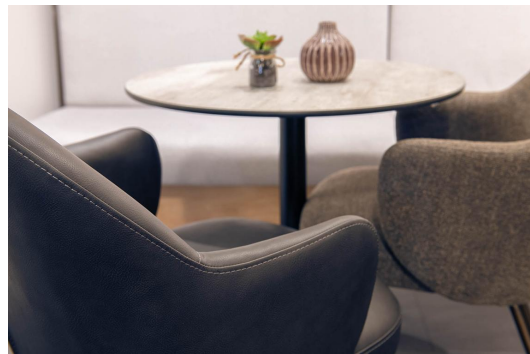

ARM CHAIR BELMORA