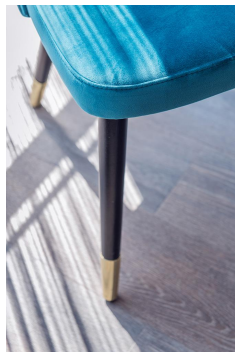

CHAIR MARLO