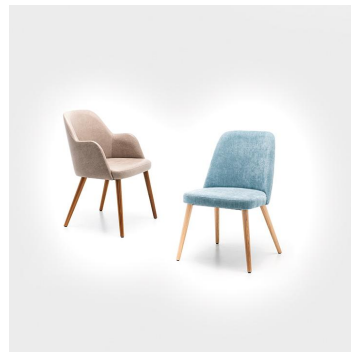

ARM CHAIR HADA