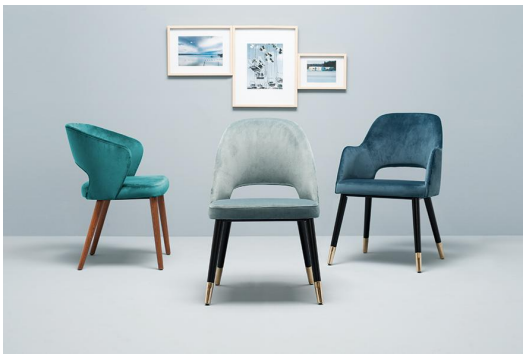

CHAIR LISKA